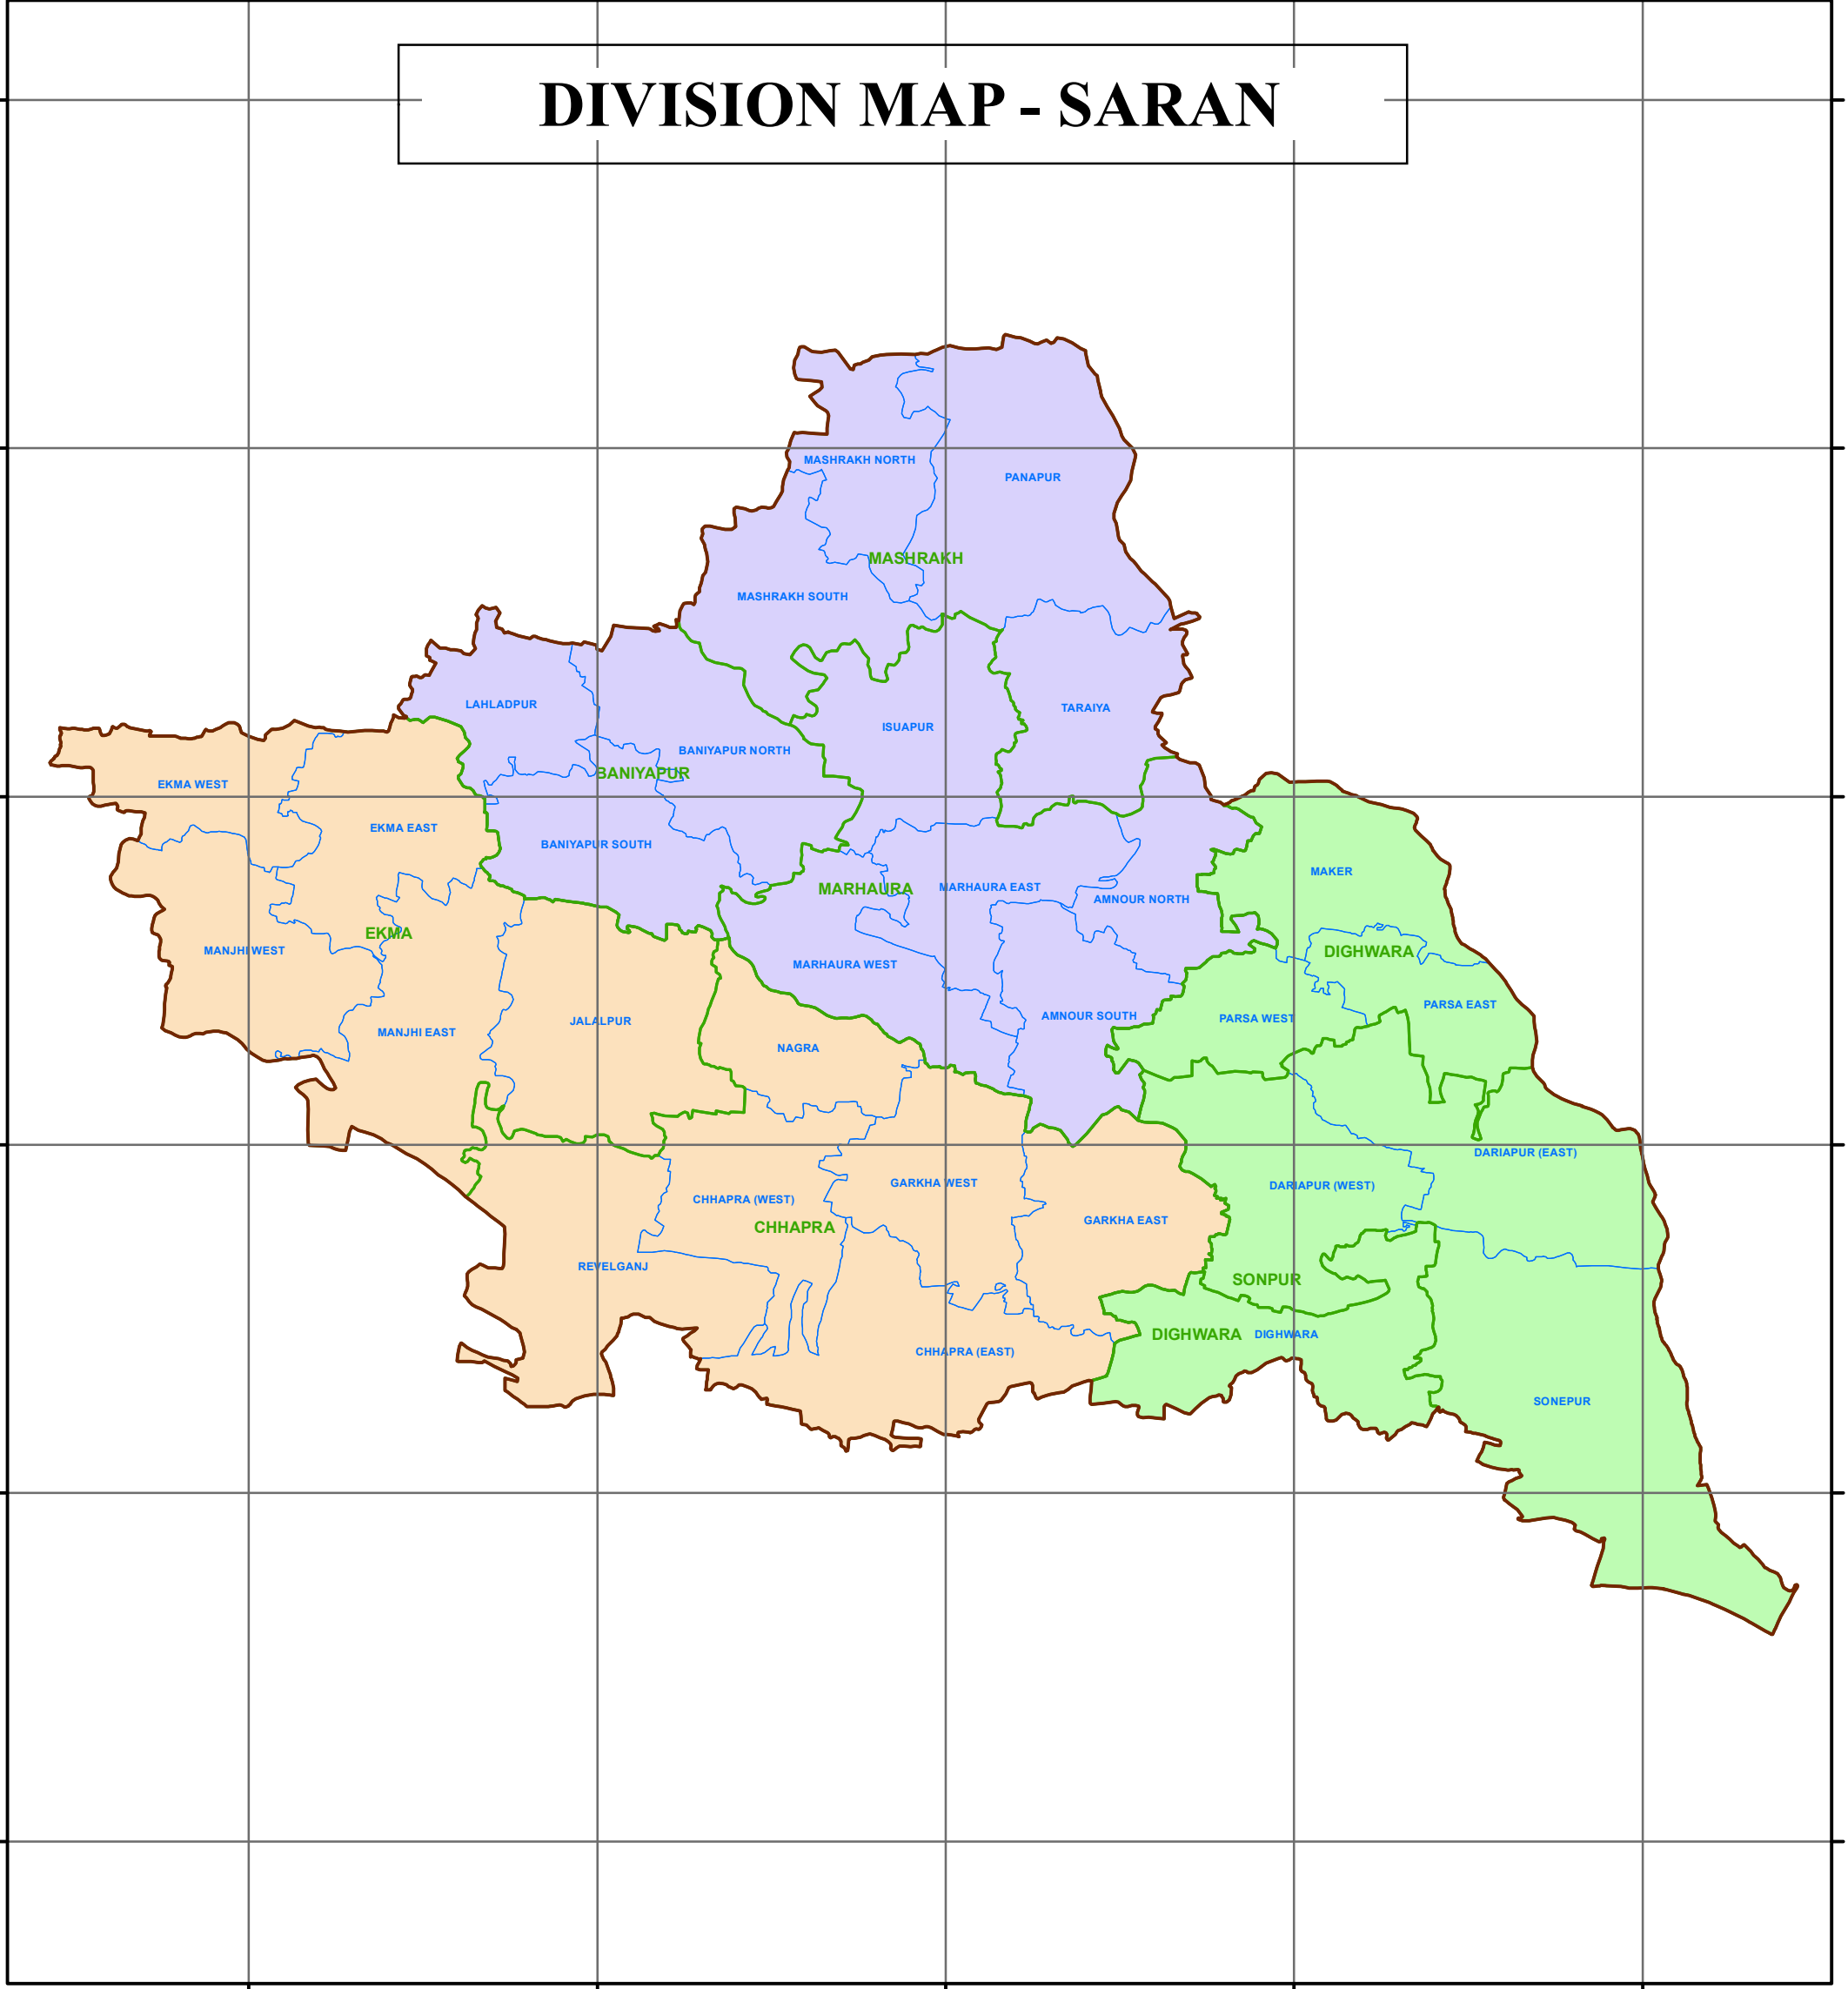

# DIVISION MAP - SARAN

84°30'0"E

84°40'0"E

84°50'0"E

85°0'0"E

85°10'0"E

## INDEX MAP

1:350,000

Kilometers

## Legend

- DIVISION BOUNDARY
- BEAT BOUNDARY (7)
- SUB-BEAT BOUNDARY (30)

## RANGE

- CHAPRA
- DIGHWARA
- MASHRAKH